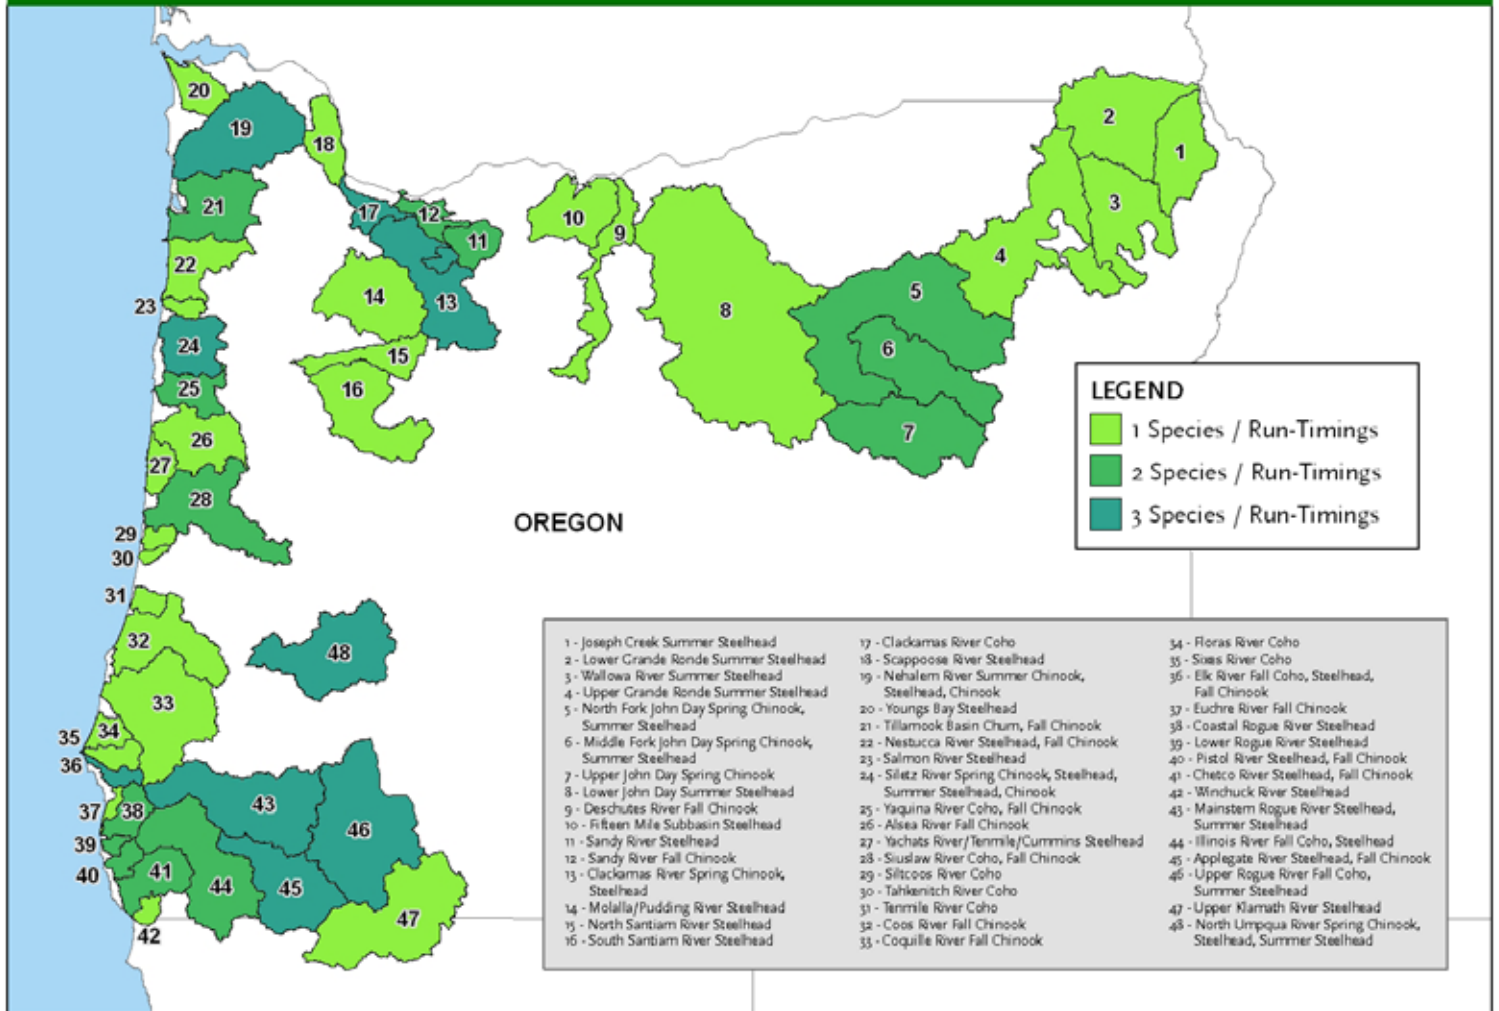

# Strong Salmon and Steelhead Populations

# Strong Salmon and Steelhead Populations: California

# Strong Salmon and Steelhead Populations: Idaho

# Strong Salmon and Steelhead Populations: Oregon