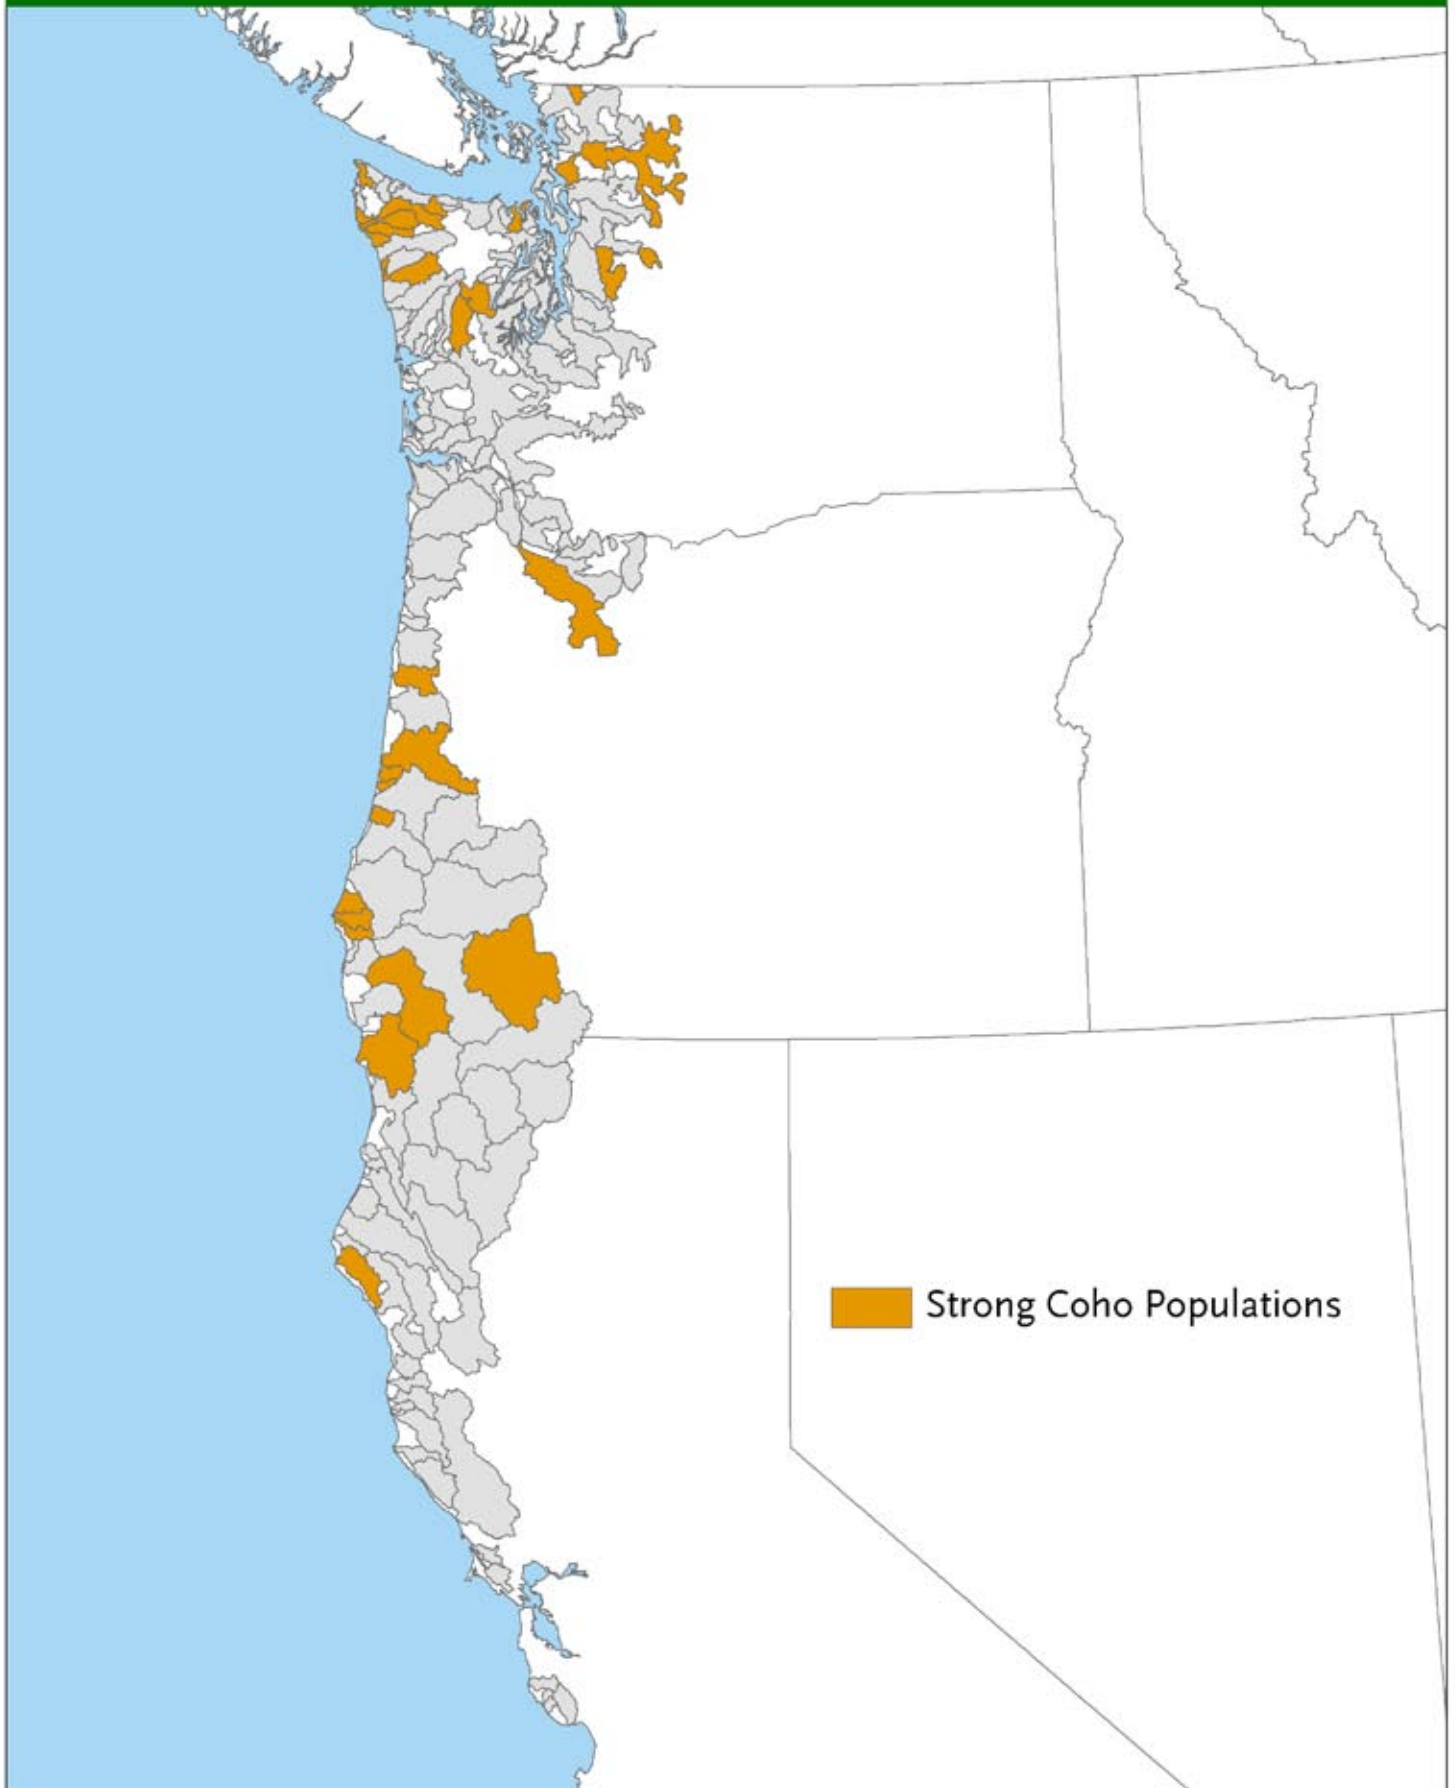

Population Ratings: Coho