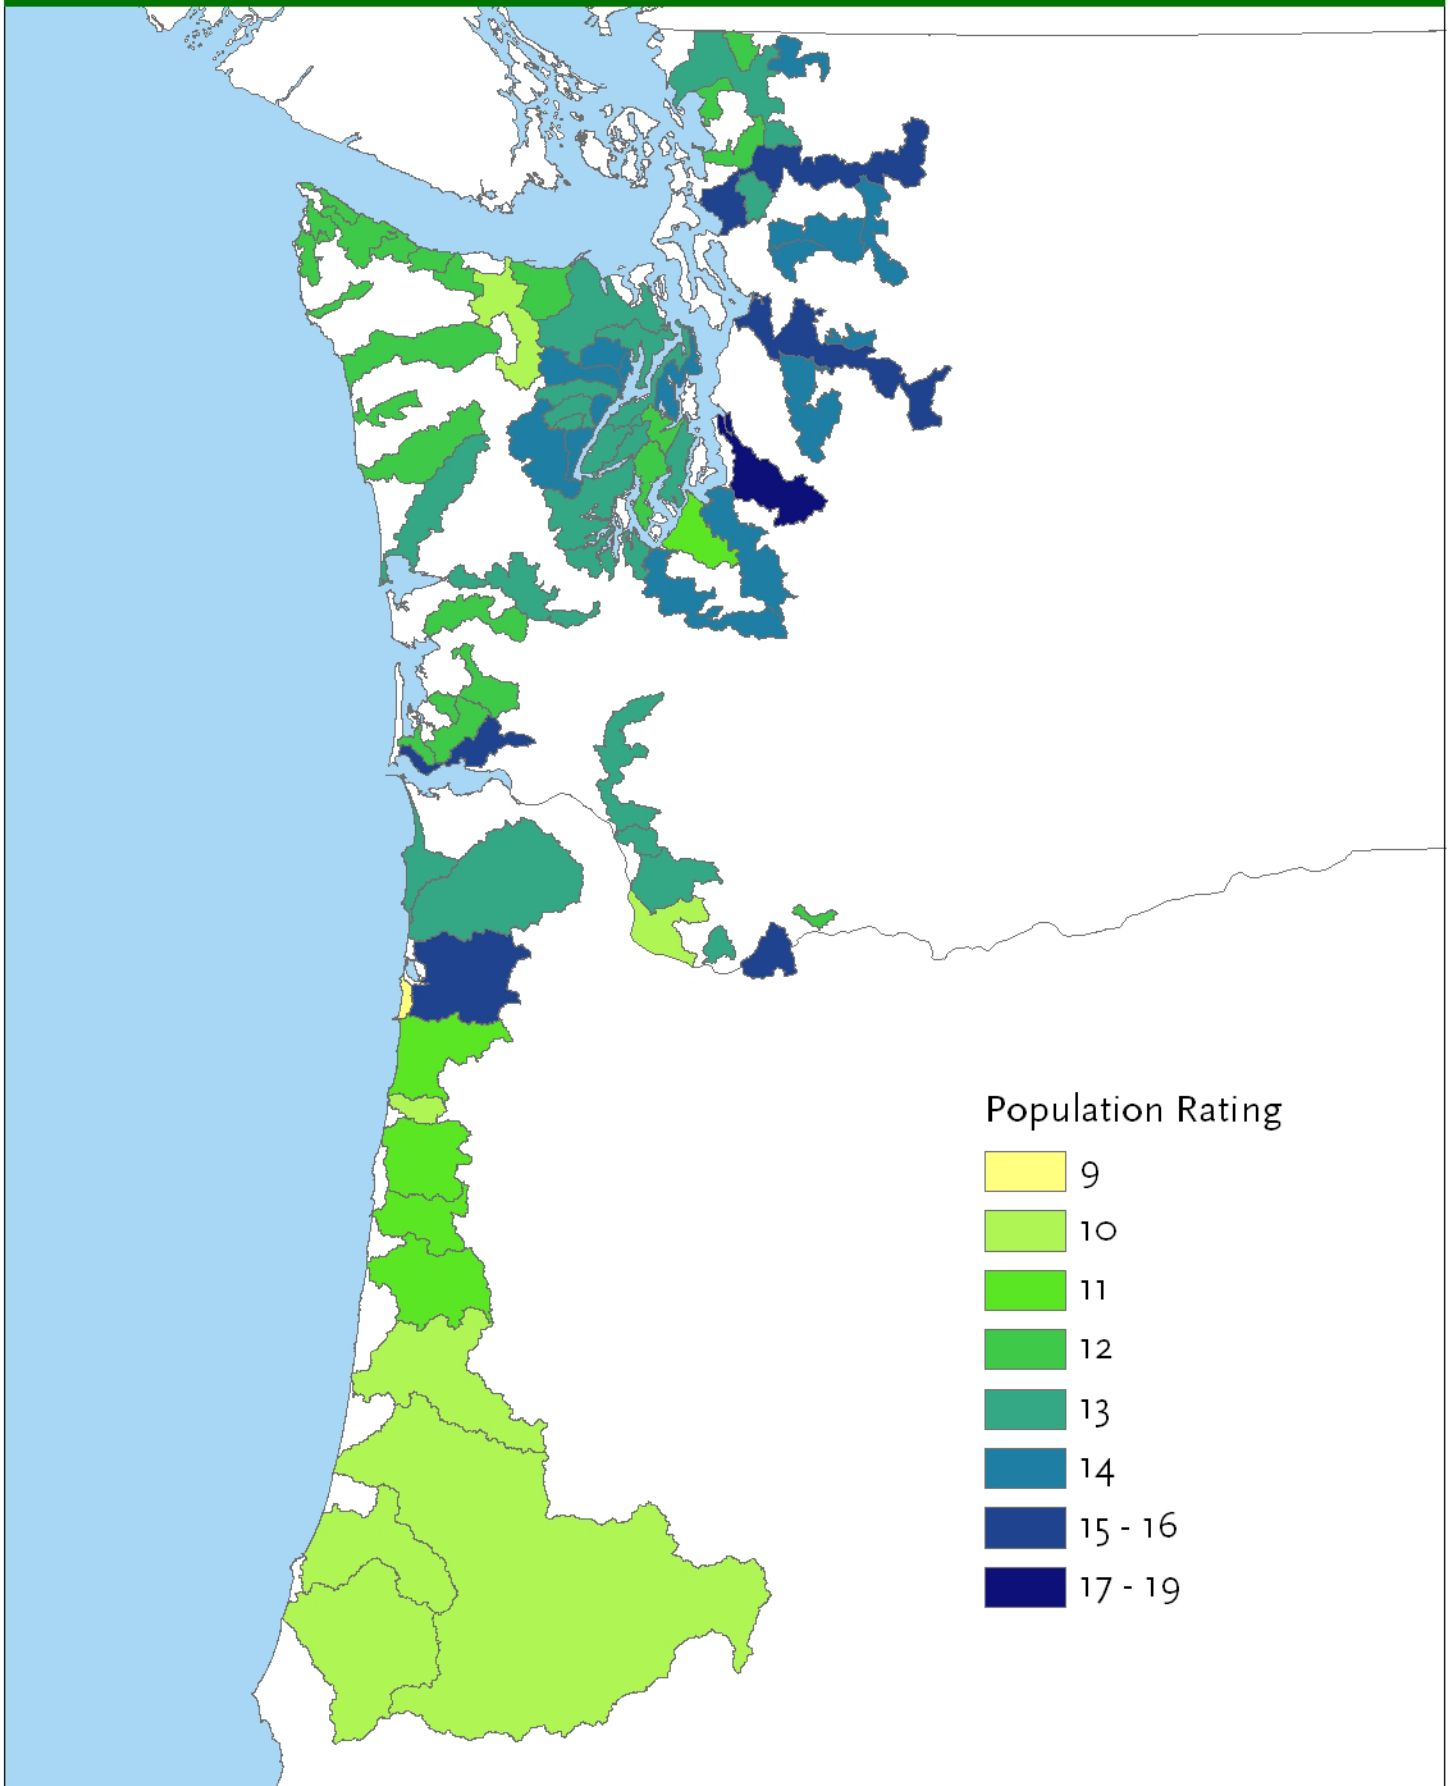

Population Ratings: Chum