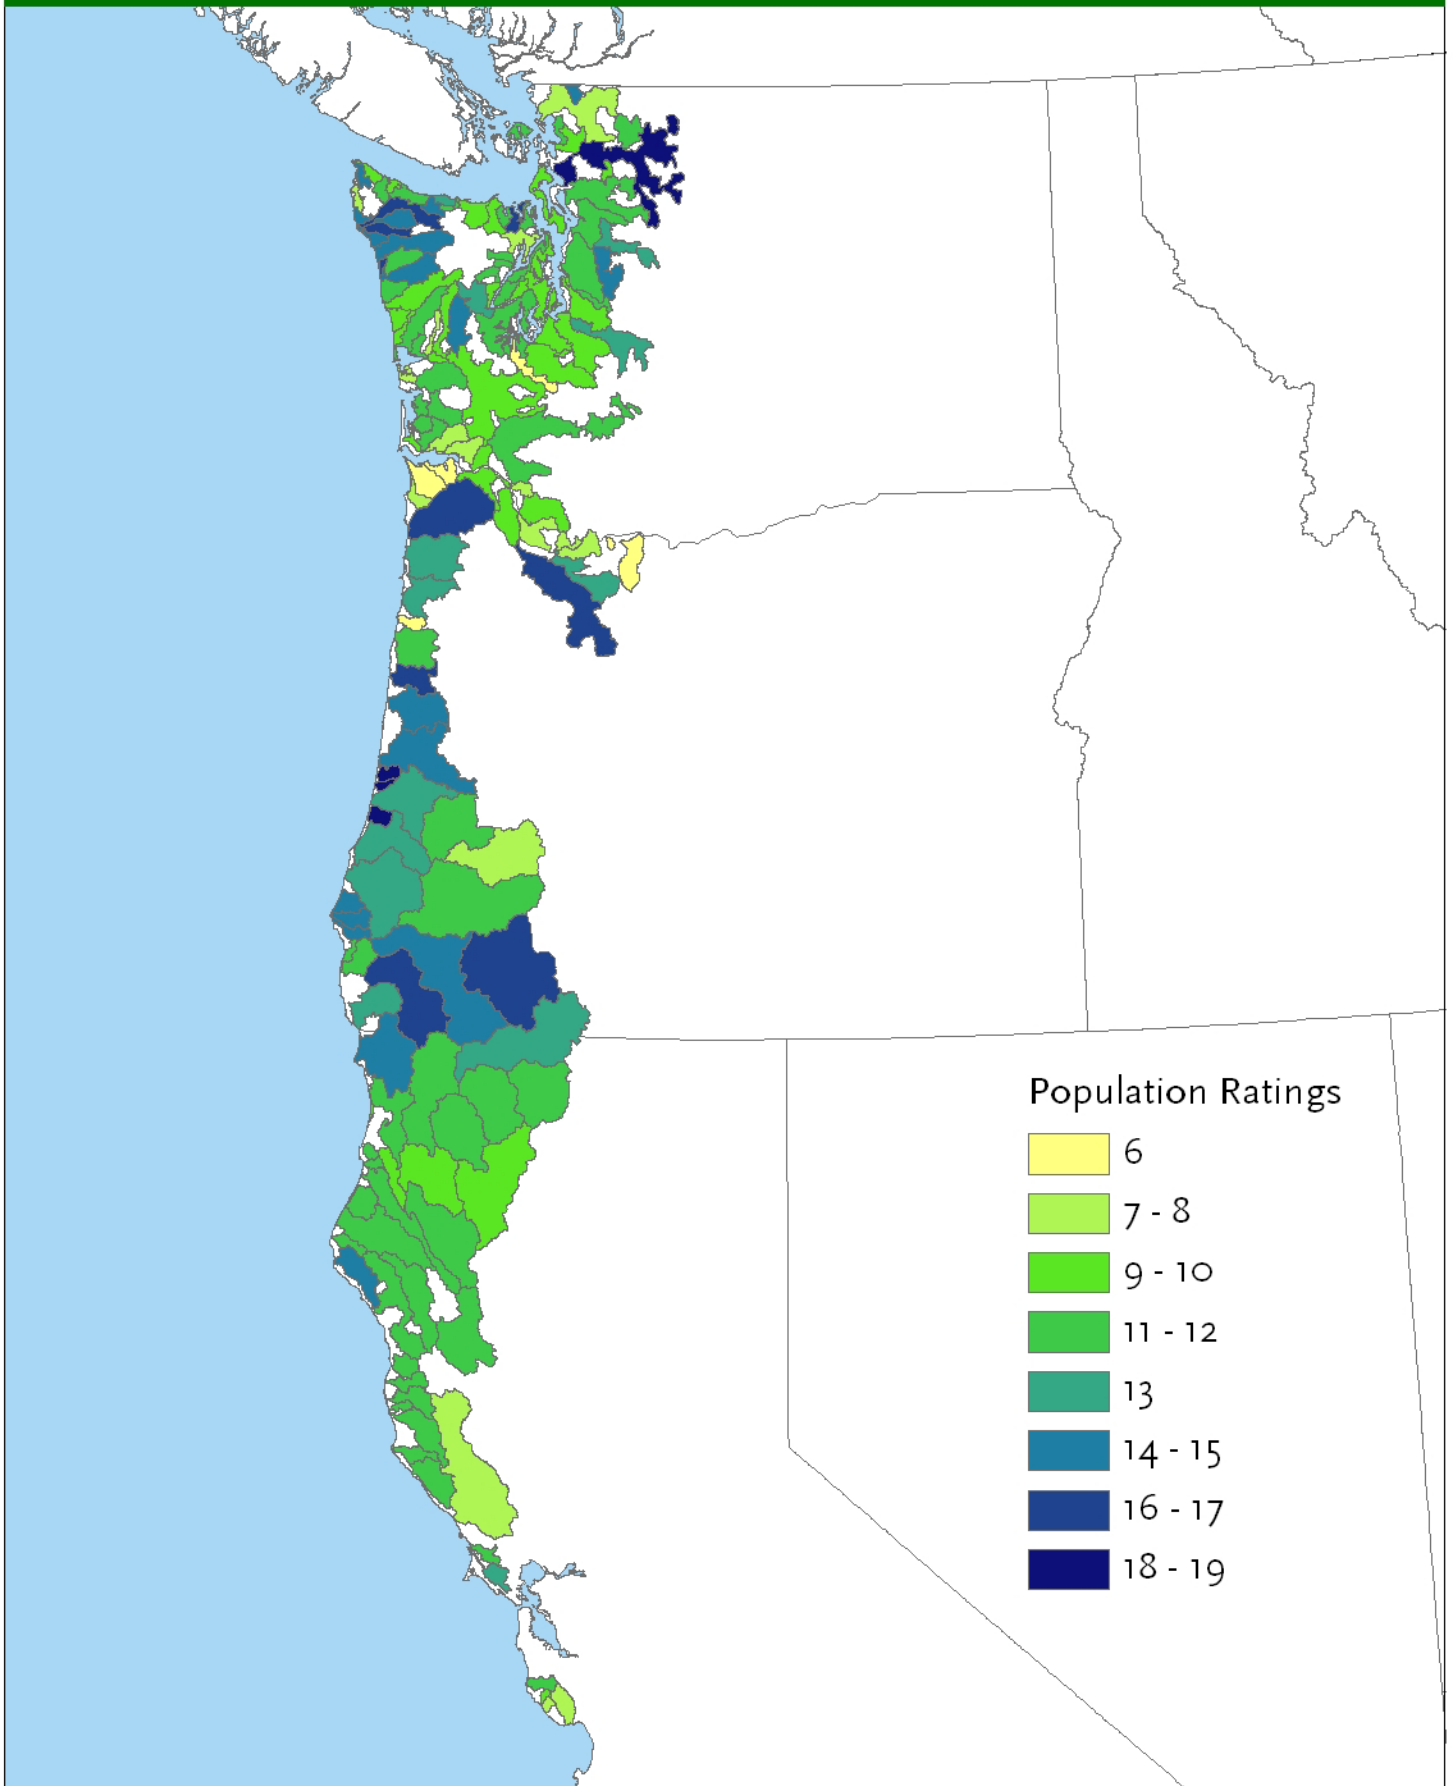

Population Ratings: Coho