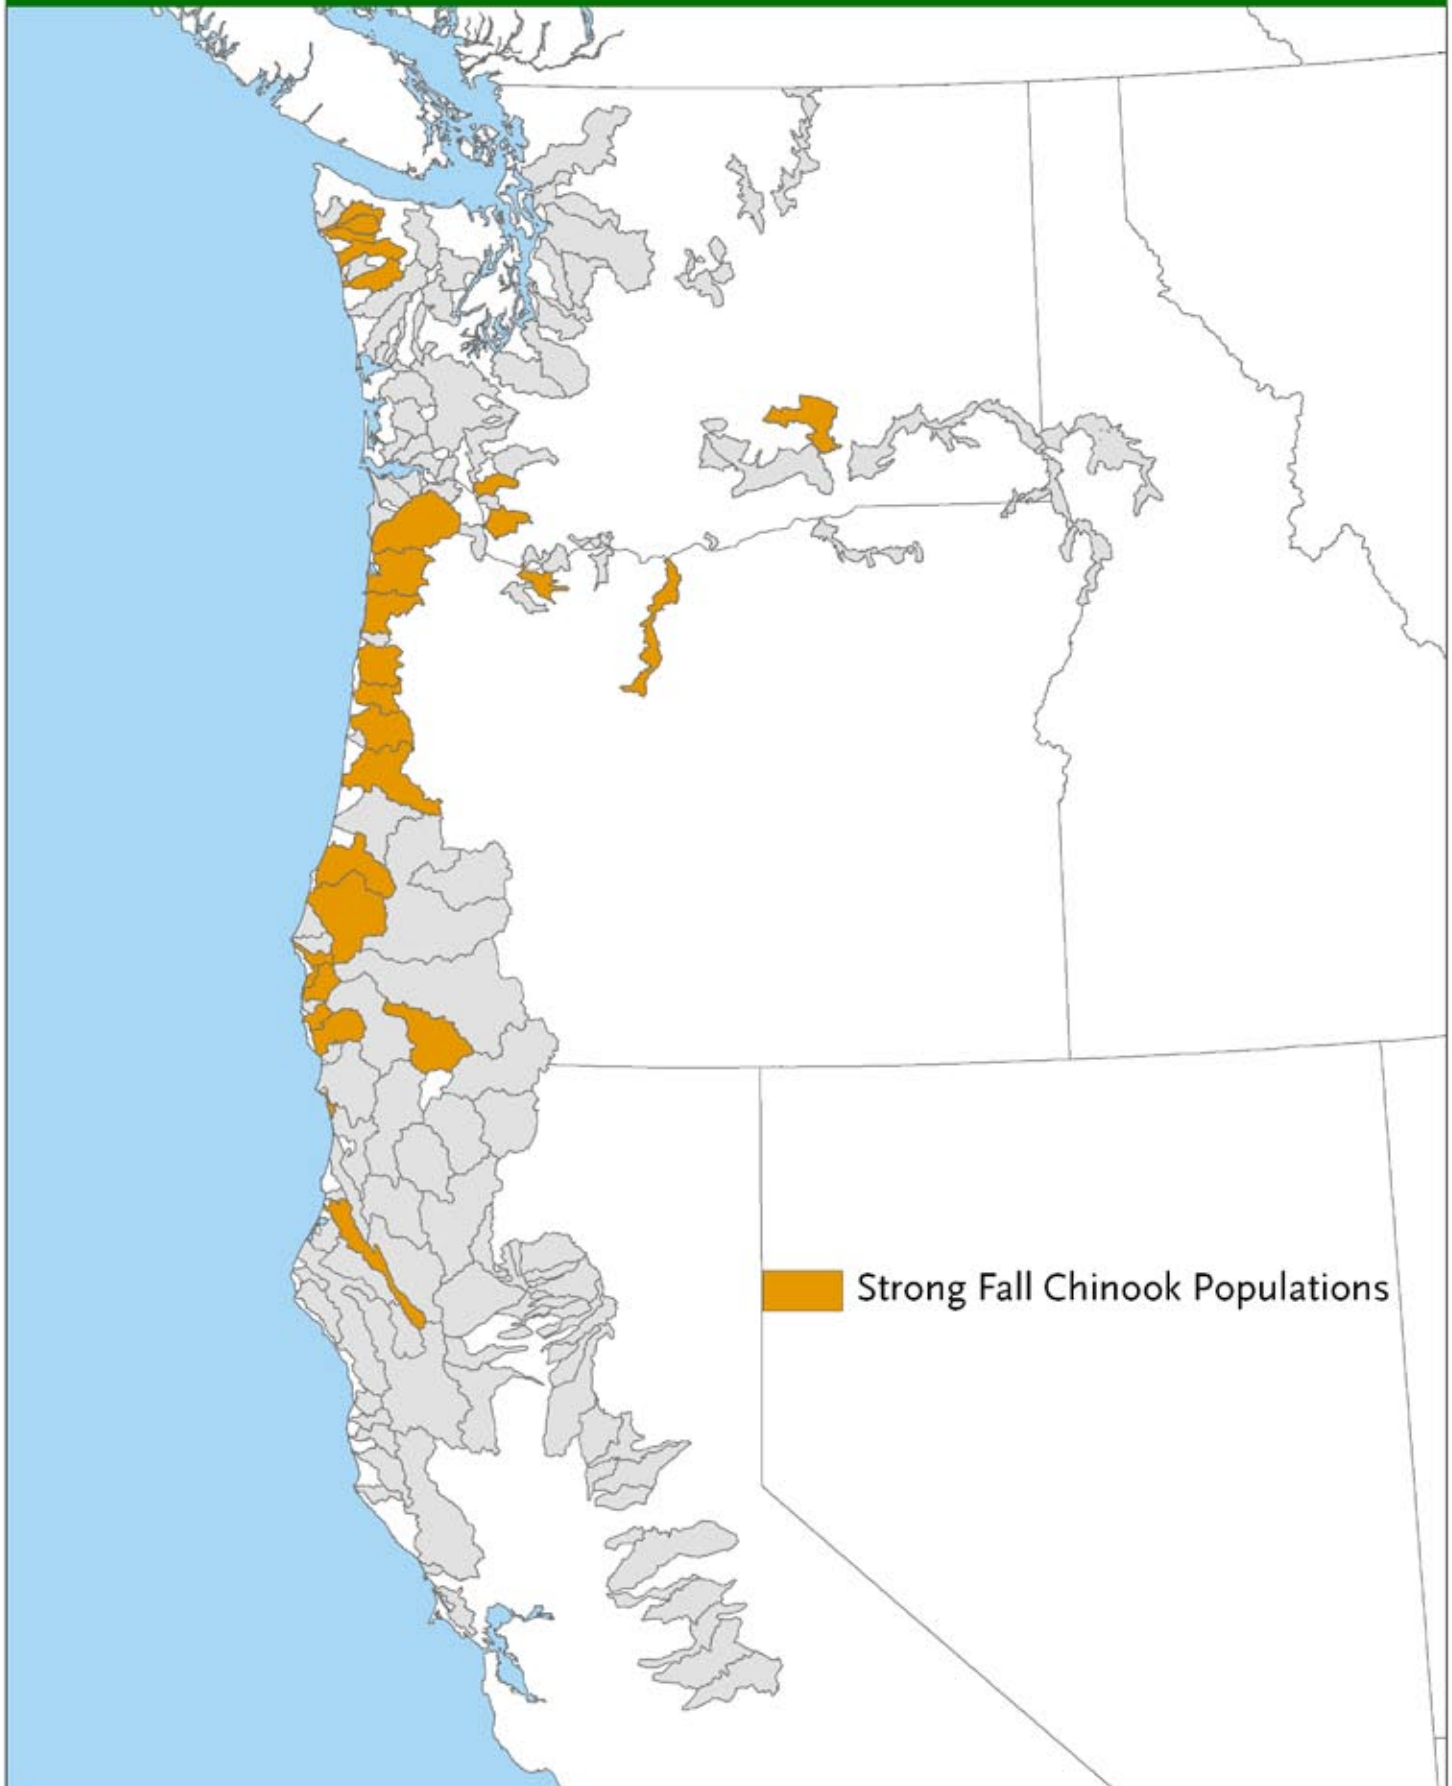

Population Ratings: Fall Chinook